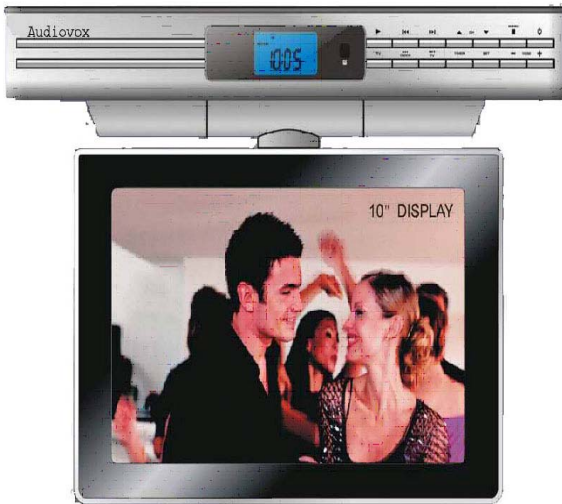

Audiovox 9" LCD TV/DVD

9" LCD drop down TV with built-in DVD player, am/fm clock radio.