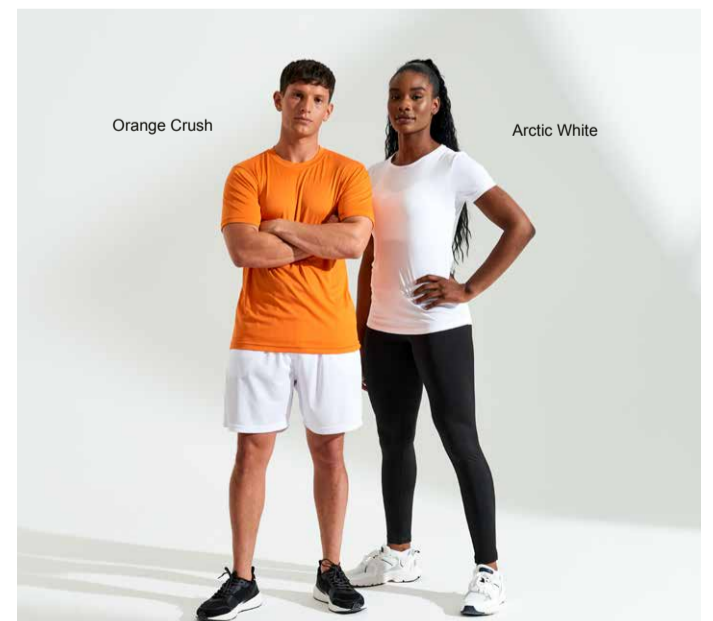

CHARCOAL
PMS 446C

HEATHER GRAY
PMS COOL GRAY 6C

BEST-SELLING PERFORMANCE WEAR

Arctic White

JCA005 WOMEN'S COOL T

Purple

JCA001 COOL T

Orange Crush